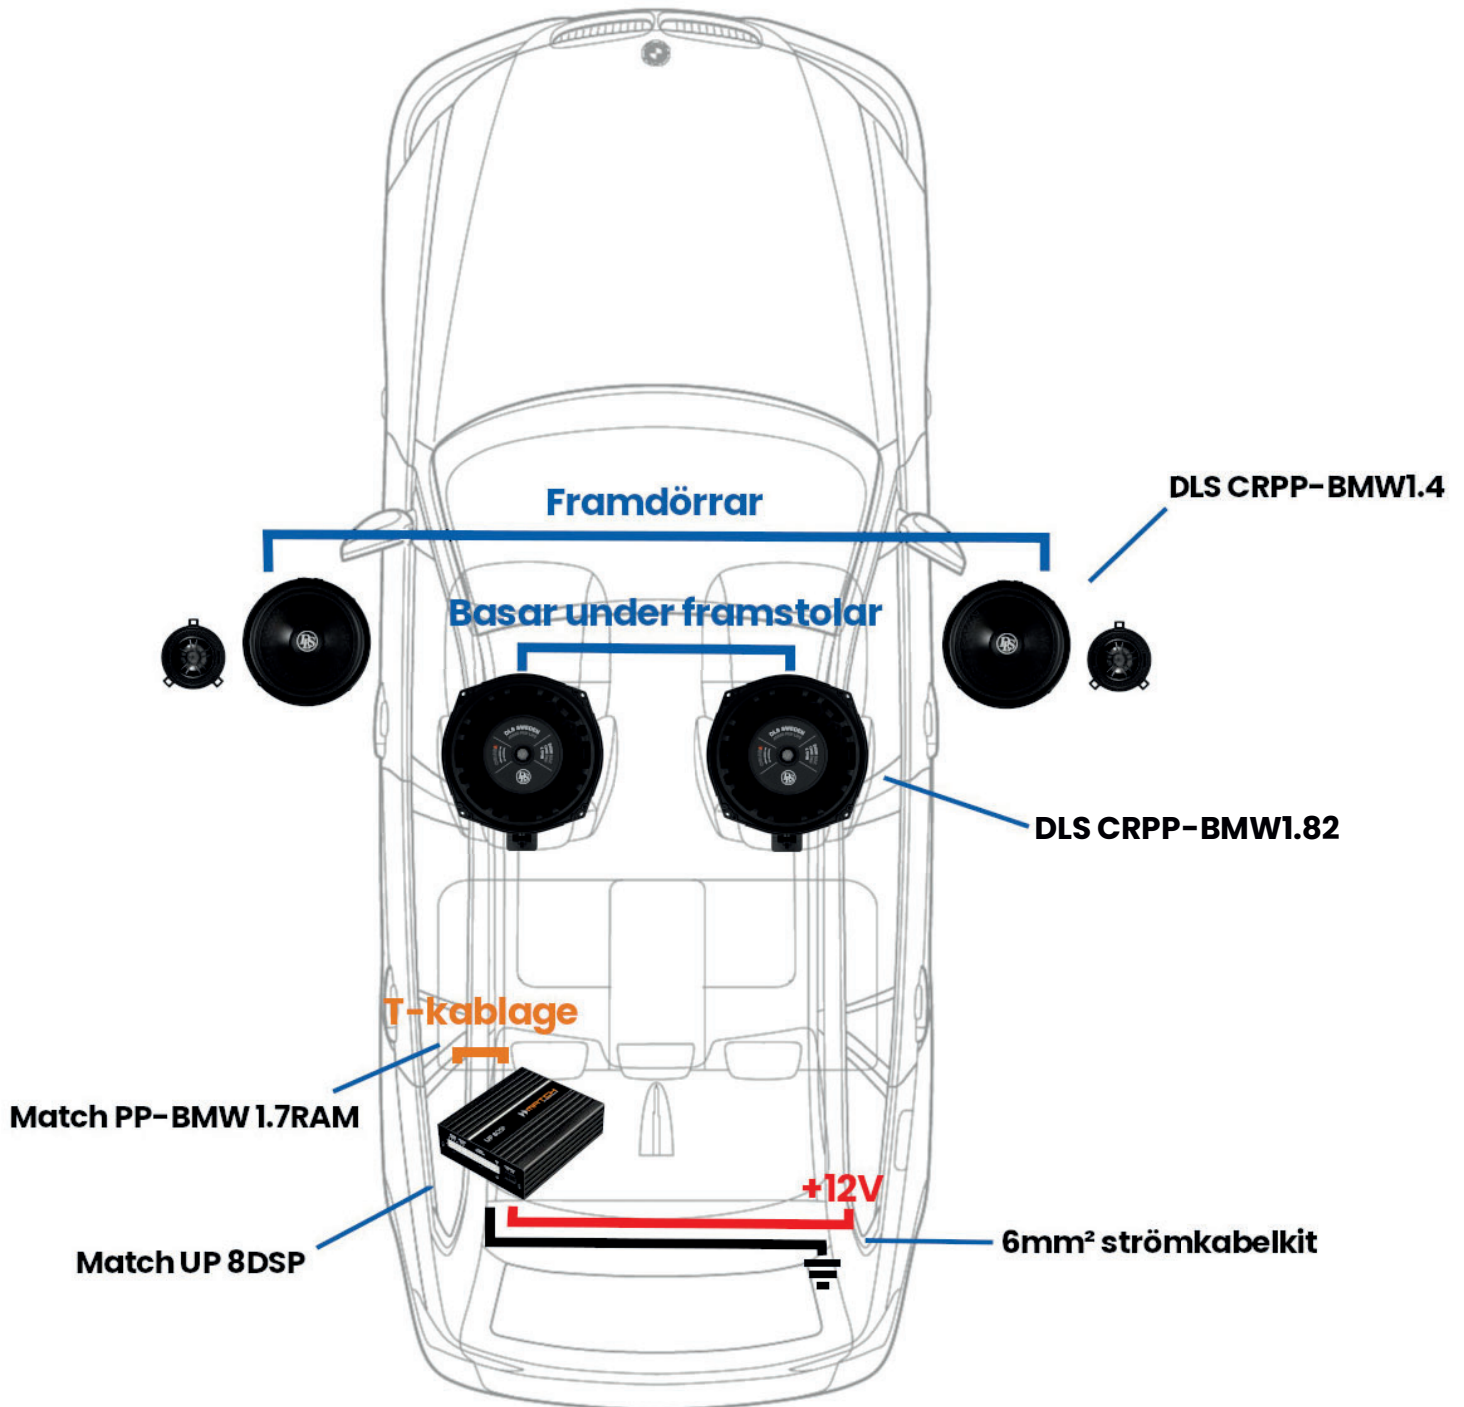

BMW Ljuduppgradering Level 3

CRUISE

MATCH
BY AUDIOTEC FISCHER