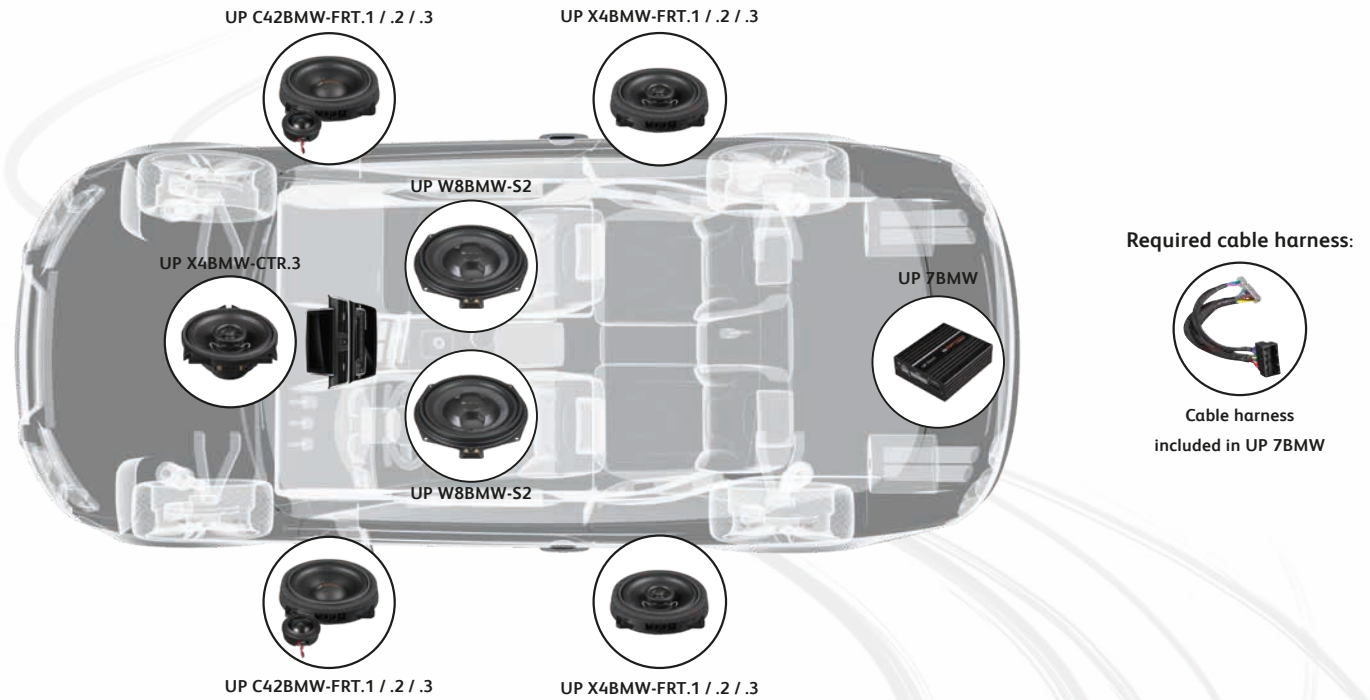

Application example for vehicles with factory installed HiFi (Option 676) soundsystem till mid 2019: