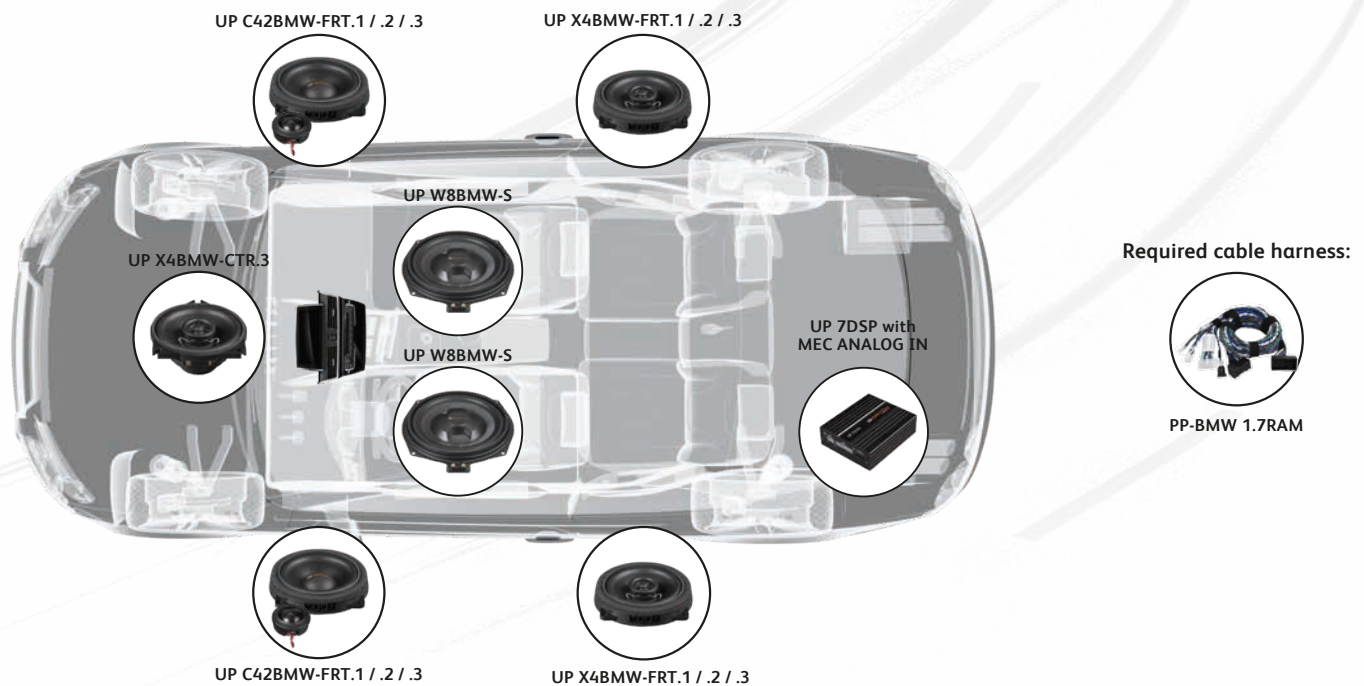

Component recommendations

Manufacturing year	Factory soundsystem	DSP amplifier	MATCH cable harness	Under-seat subwoofers
After mid 2019**	RAM*** + STEREO	UP 7DSP with MEC ANALOG IN	PP-BMW 1.7RAM	UP W8BMW-S
	RAM*** + HiFi (Option 676)	UP 7DSP with MEC ANALOG IN	PP-BMW 1.7RAM	UP W8BMW-S
Until mid 2019 **	STEREO	UP 7DSP	PP-AC 13A + PP-ISO 5m + *	UP W8BMW-S
	STEREO	M 5DSP MK2	PP-AC 13A + PP-ISO 5m + *	MW 8BMW-D
	STEREO	PP 62DSP	PP-AC 13A + PP-ISO 5m + *	MW 8BMW-D
	STEREO	PP 86DSP	PP-AC 13A + PP-ISO 5m + *	MW 8BMW-D
	HiFi (Option 676)	UP 7BMW	Cable harness included	UP W8BMW-S

* + additional speaker wires from the DSP amplifier to the under-seat subwoofers (MW 8BMW-D requires 2x +/- speaker wires each!)

** Car specific information can be found online at: <https://www.audiotec-fischer.de/en/matchdatabase/adapterIndex>

*** RAM = Receiver Audio Module

Application example for vehicles with RAM** and factory installed HiFi (Option 676) or STEREO soundsystem after mid 2019: