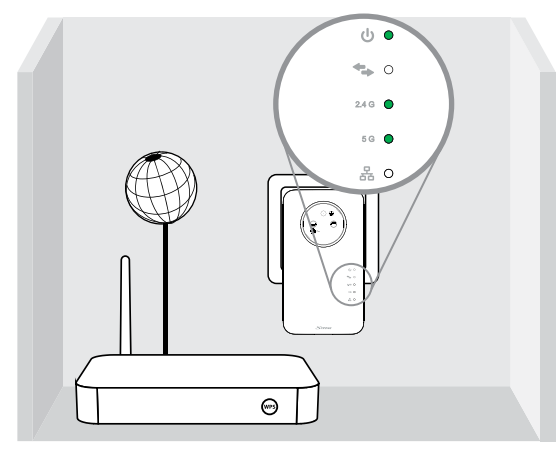

2

3

4

Remote Settings

Please switch on Scan button or click Reason to scan the wireless signal, then select the remote AP you want to connect, and click Next to continue.

Remote SSID: My Wi-Fi

Channel: 2412MHz (Channel 1)