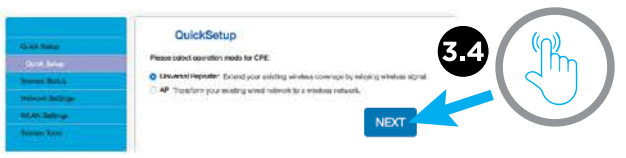

2

3

4

Remote Settings

Please switch on Scan button or click Reason to scan the wireless signal, then select the remote AP you want to connect, and click Next to continue.

Remote SSID: My Wi-Fi

Channel: 2412MHz (Channel 1)