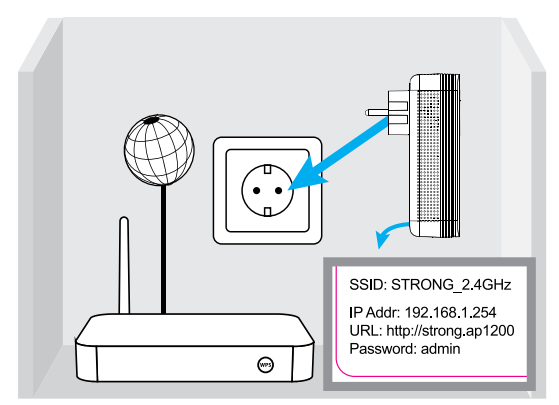

2

3

4

Remote Settings

Please switch on Scan button or click Reason to scan the wireless signal, then select the remote AP you want to connect, and click Next to continue.

Remote SSID: My Wi-Fi

Channel: 2412MHz (Channel 1)