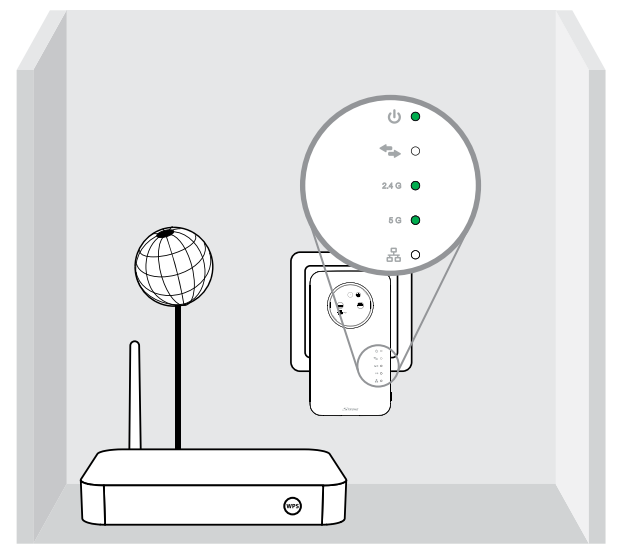

2

3

4

Remote Settings

Please switch on Scan button or click Reason to scan the wireless signal, then select the remote AP you want to connect, and click Next to continue.

Remote SSID: My Wi-Fi

Channel: 2412MHz (Channel 1)