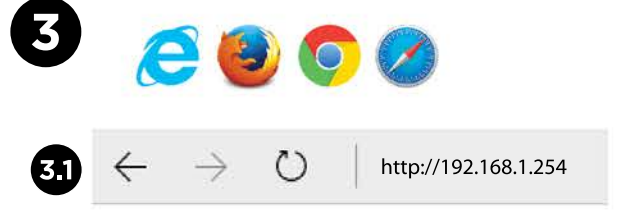

2

3

4

Remote Settings

Please switch on Scan button or click Reason to scan the wireless signal, then select the remote AP you want to connect, and click Next to continue.

Remote SSID: My Wi-Fi

Channel: 2412MHz (Channel 1)