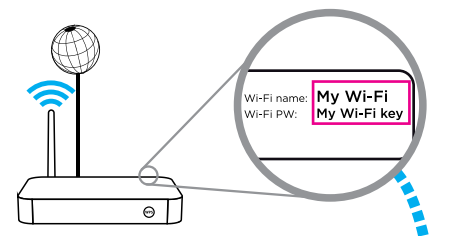

2

3

4

Remote Settings

Please switch on Scan button or click Reason to scan the wireless signal, then select the remote AP you want to connect, and click Next to continue.

Remote SSID: My Wi-Fi

Channel: 2412MHz (Channel 1)