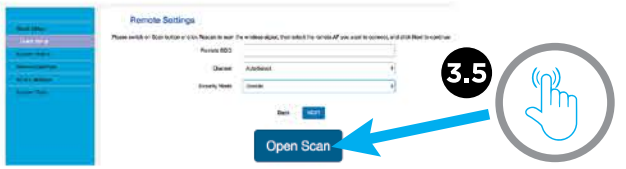

2

3

4

Remote Settings

Please switch on Scan button or click Reason to scan the wireless signal, then select the remote AP you want to connect, and click Next to continue.

Remote SSID: My Wi-Fi

Channel: 2412MHz (Channel 1)