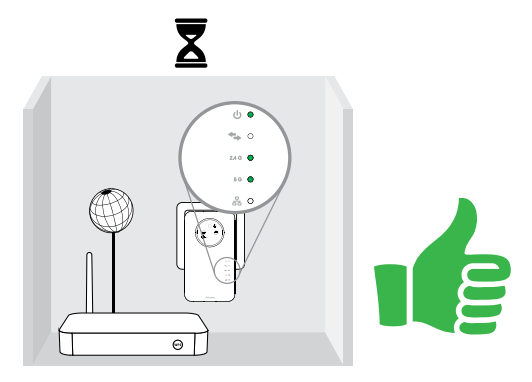

Remote Settings

Please switch on Scan button or click Reason to scan the wireless signal, then select the remote AP you want to connect, and click Next to continue.

Remote SSID: My Wi-Fi

Channel: 2412MHz (Channel 1)

Security Mode: WPA - Personal

WPA Algorithm: AES TKIP

Pass Phrase: My Wi-Fi key

4.1

4.2

Channel	SSID	MAC	Channel	Security	Signal
☒	My Wi-Fi	74:ac:13:3b:3d	1	WPA2-PSK/WPA3-PSK/TKIP/AES	100
☐	Wi-Fi 2	88:41:35:26:72:55	1	WPA2-PSK/AES	100
☐	Wi-Fi 3	88:41:35:26:72:55	1	WPA2-PSK/AES	100
☐	Wi-Fi 4	48:7c:ac:8b:57:84	5	WPA2-PSK/WPA3-PSK/TKIP/AES	100
☐	Wi-Fi 5	48:7c:ac:8b:57:84	5	WPA2-PSK/WPA3-PSK/TKIP/AES	100
☐	Wi-Fi 6	48:7c:ac:8b:57:84	5	WPA2-PSK/WPA3-PSK/TKIP/AES	100

4.3