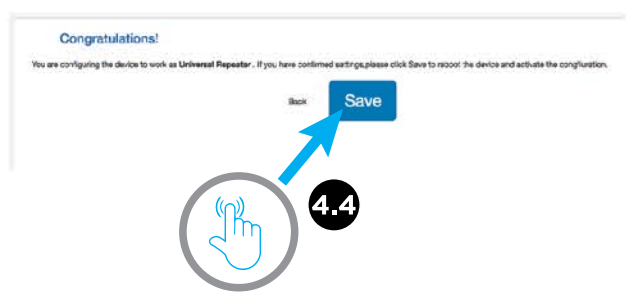

Remote Settings

Please switch on Scan button or click Reason to scan the wireless signal, then select the remote AP you want to connect, and click Next to continue.

Remote SSID: My Wi-Fi

Channel: 2412MHz (Channel 1)

Security Mode: WPA - Personal

WPA Algorithm: AES TKIP

Pass Phrase: My Wi-Fi key

4.1

4.2

Channel	SSID	MAC	Channel	Security	Signal
☒	My Wi-Fi	74:ac:13:3b:3d	1	WPA2-PSK/WPA3-PSK/TKIP/AES	100
☐	Wi-Fi 2	88:41:35:26:72:55	1	WPA2-PSK/AES	100
☐	Wi-Fi 3	88:41:35:26:72:55	1	WPA2-PSK/AES	100
☐	Wi-Fi 4	48:7c:ac:8b:57:84	5	WPA2-PSK/WPA3-PSK/TKIP/AES	100
☐	Wi-Fi 5	48:7c:ac:8b:57:84	5	WPA2-PSK/WPA3-PSK/TKIP/AES	100
☐	Wi-Fi 6	48:7c:ac:8b:57:84	5	WPA2-PSK/WPA3-PSK/TKIP/AES	100

4.3